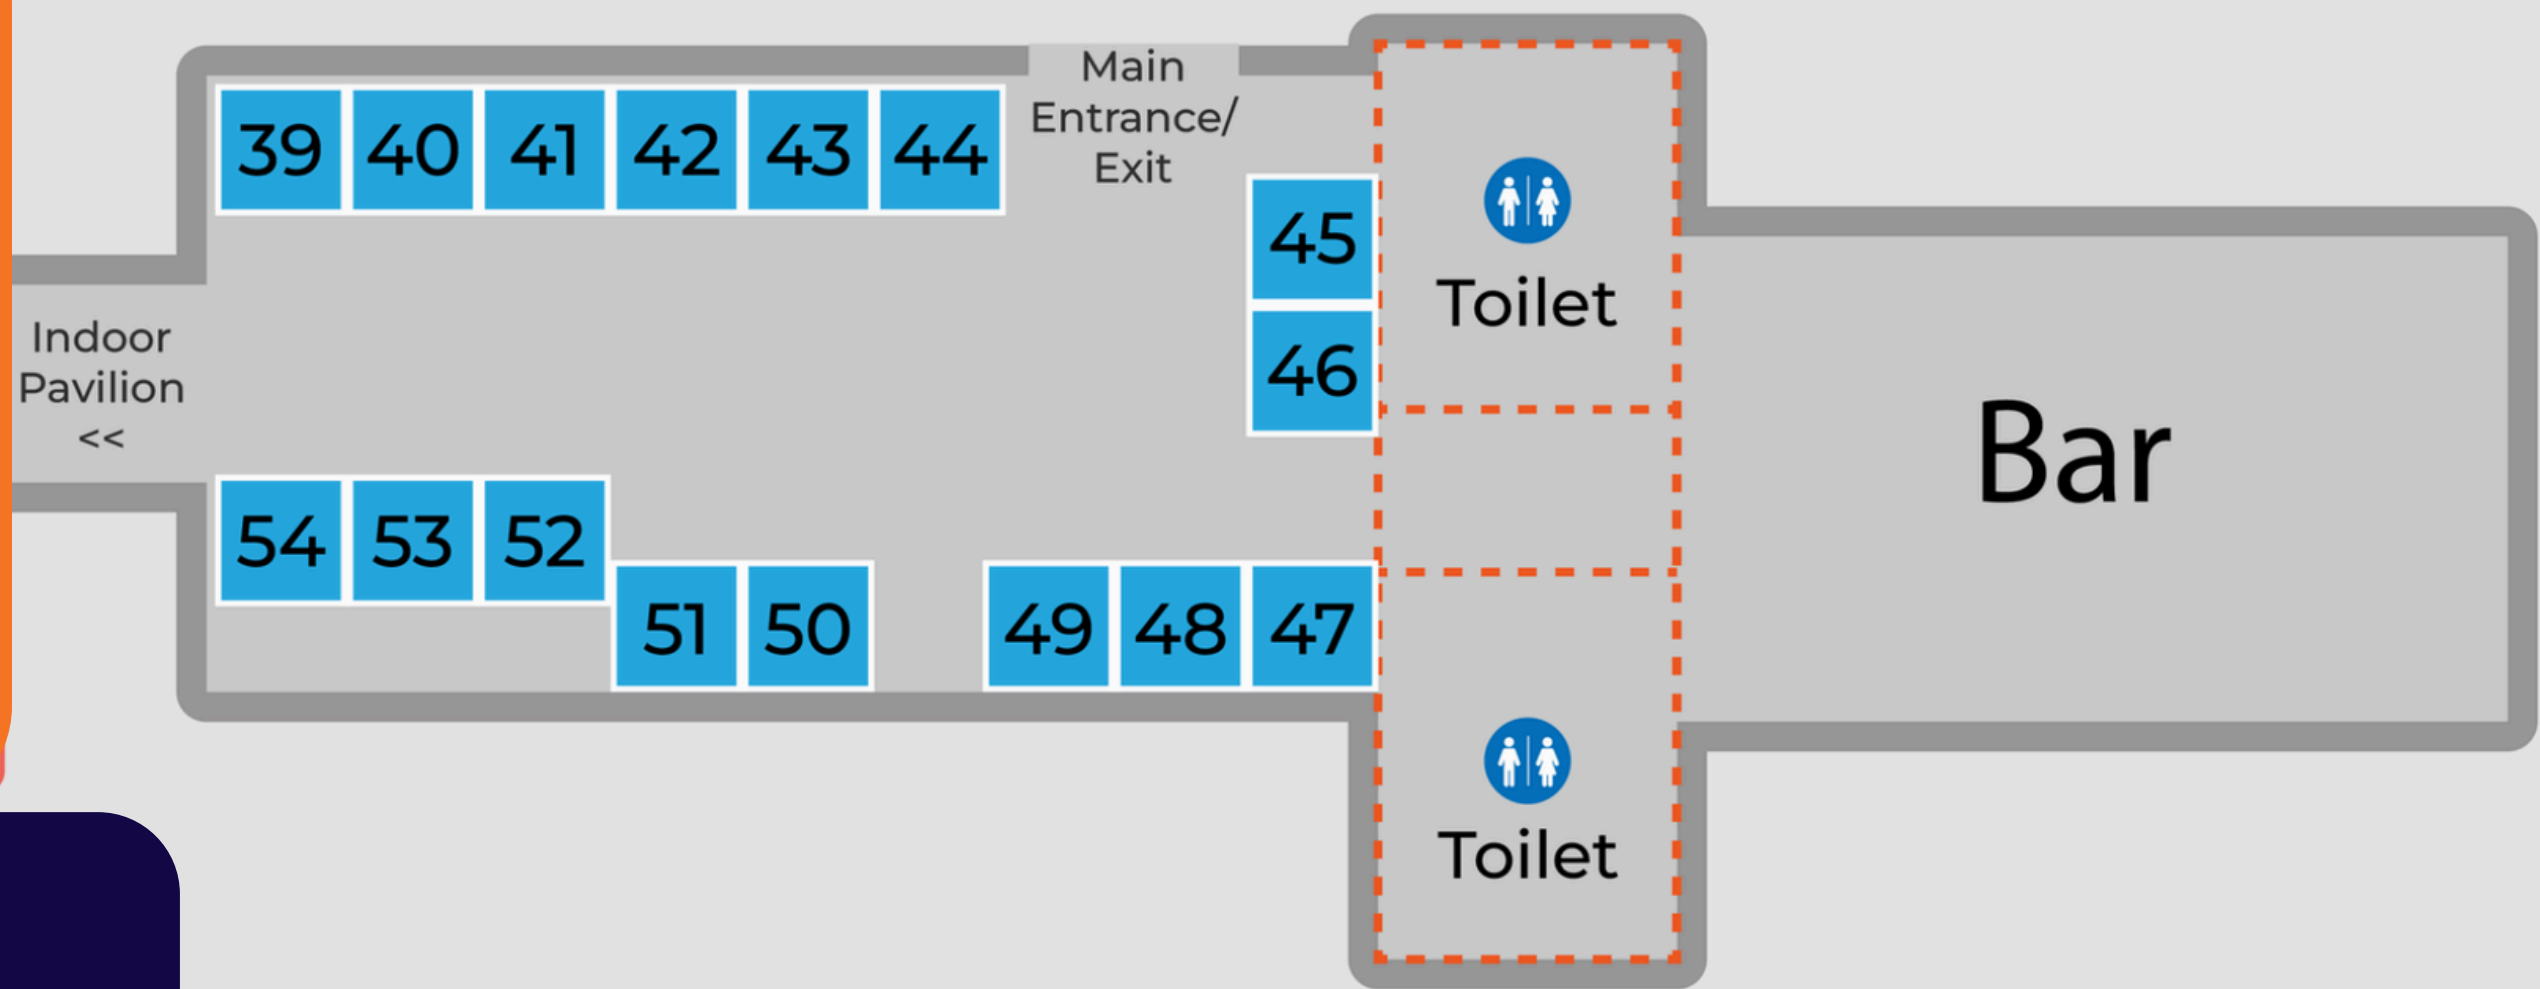

LEGEND

3.5 m x 3 m
€ 1,800

Parade Ring

**Indoor
Construction
Pavilion**

- 39.HSA
- 40.
- 41.
42. Molls Pick & Mix
- 43.
- 44.
- 45.
- 46.
- 47.The Safety Superstore
- 48.The Safety Superstore
- 49.Irish Heart Foundation
50. Awesome Earthmovers
- 51.
- 52.
- 53.
- 54.

Hunt Stand