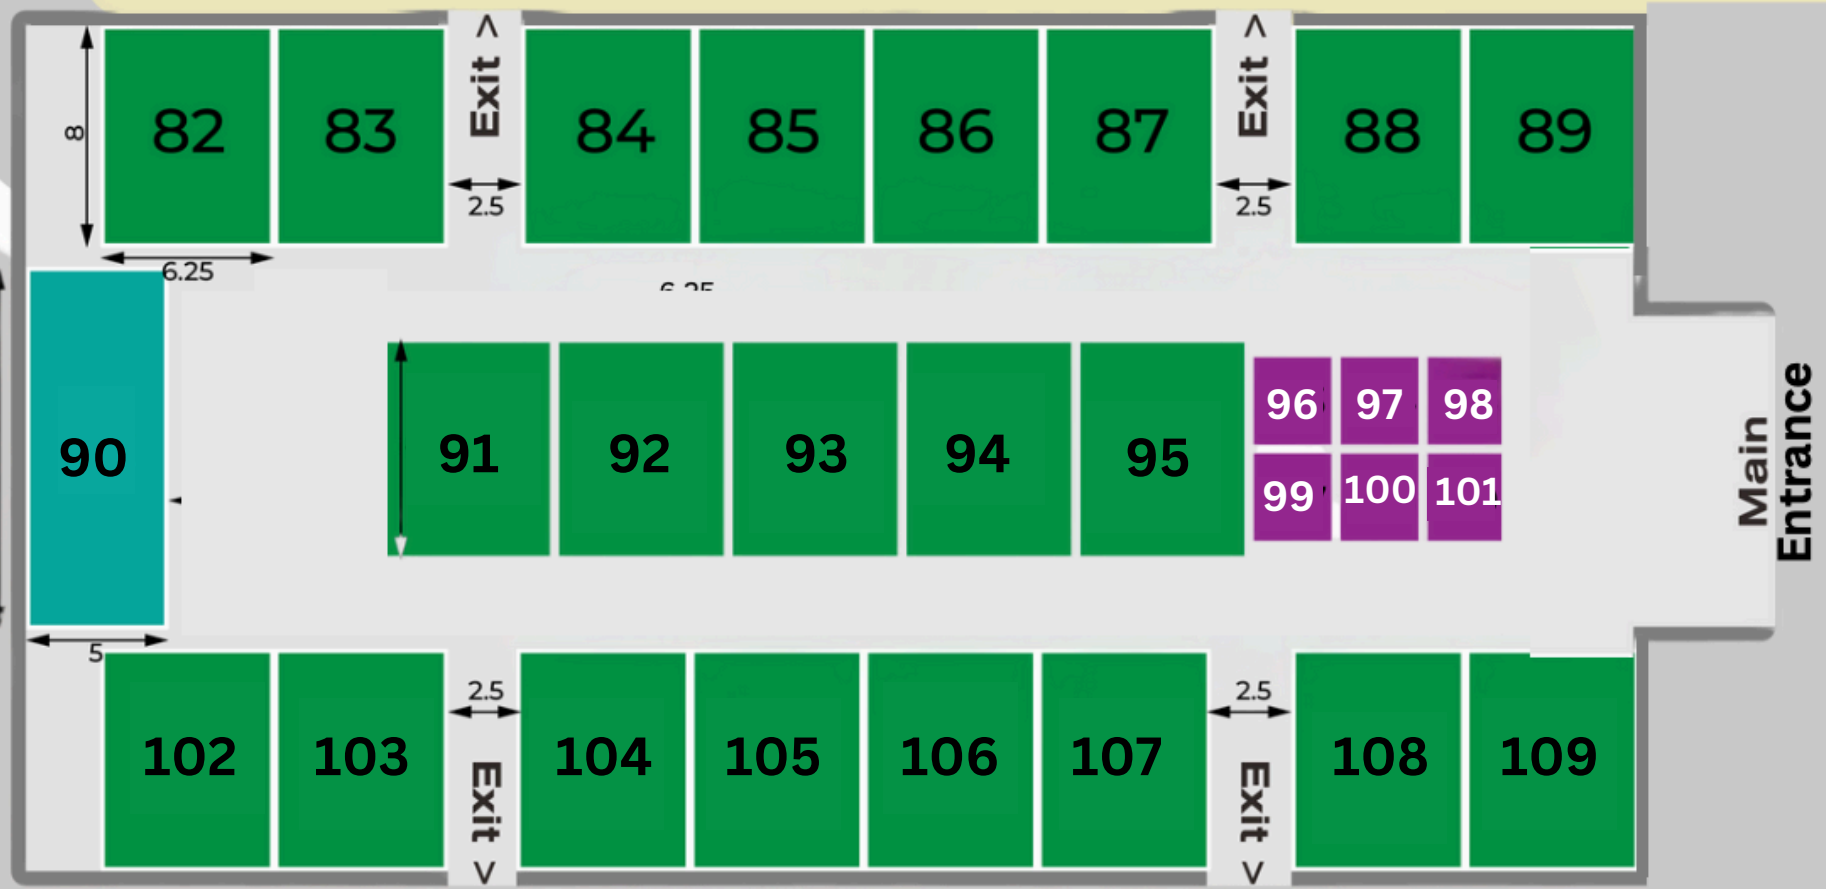

LEGEND

- 3 m x 3.5 m
  € 1,800
- 6.25 m x 8 m
  € 2,850
- 5 m x 8 m
  € 2,850

- 82.
83. Trench Control
84. Westside Motors
85. Westside Motors
86. Allen Concrete
- 87.
88. P&D Lydon
- 89.
90. Forkwise
91. Euro Oil
92. JF Hanley
93. SpreadTec
94. SpreadTec
95. Les Ireland
96. Hydroscand
97. CMS Cepcor
98. Red1 Engineering
99. RSP
100. Southern Crusher Spares
101. Crusher Screen Parts
- 102.
103. Somero
104. Midland site
105. Midland Site
- 106.
- 107.
108. McTighe
109. Talbot

Outdoor Equipment Pavilion

Indoor Const
Pavilion