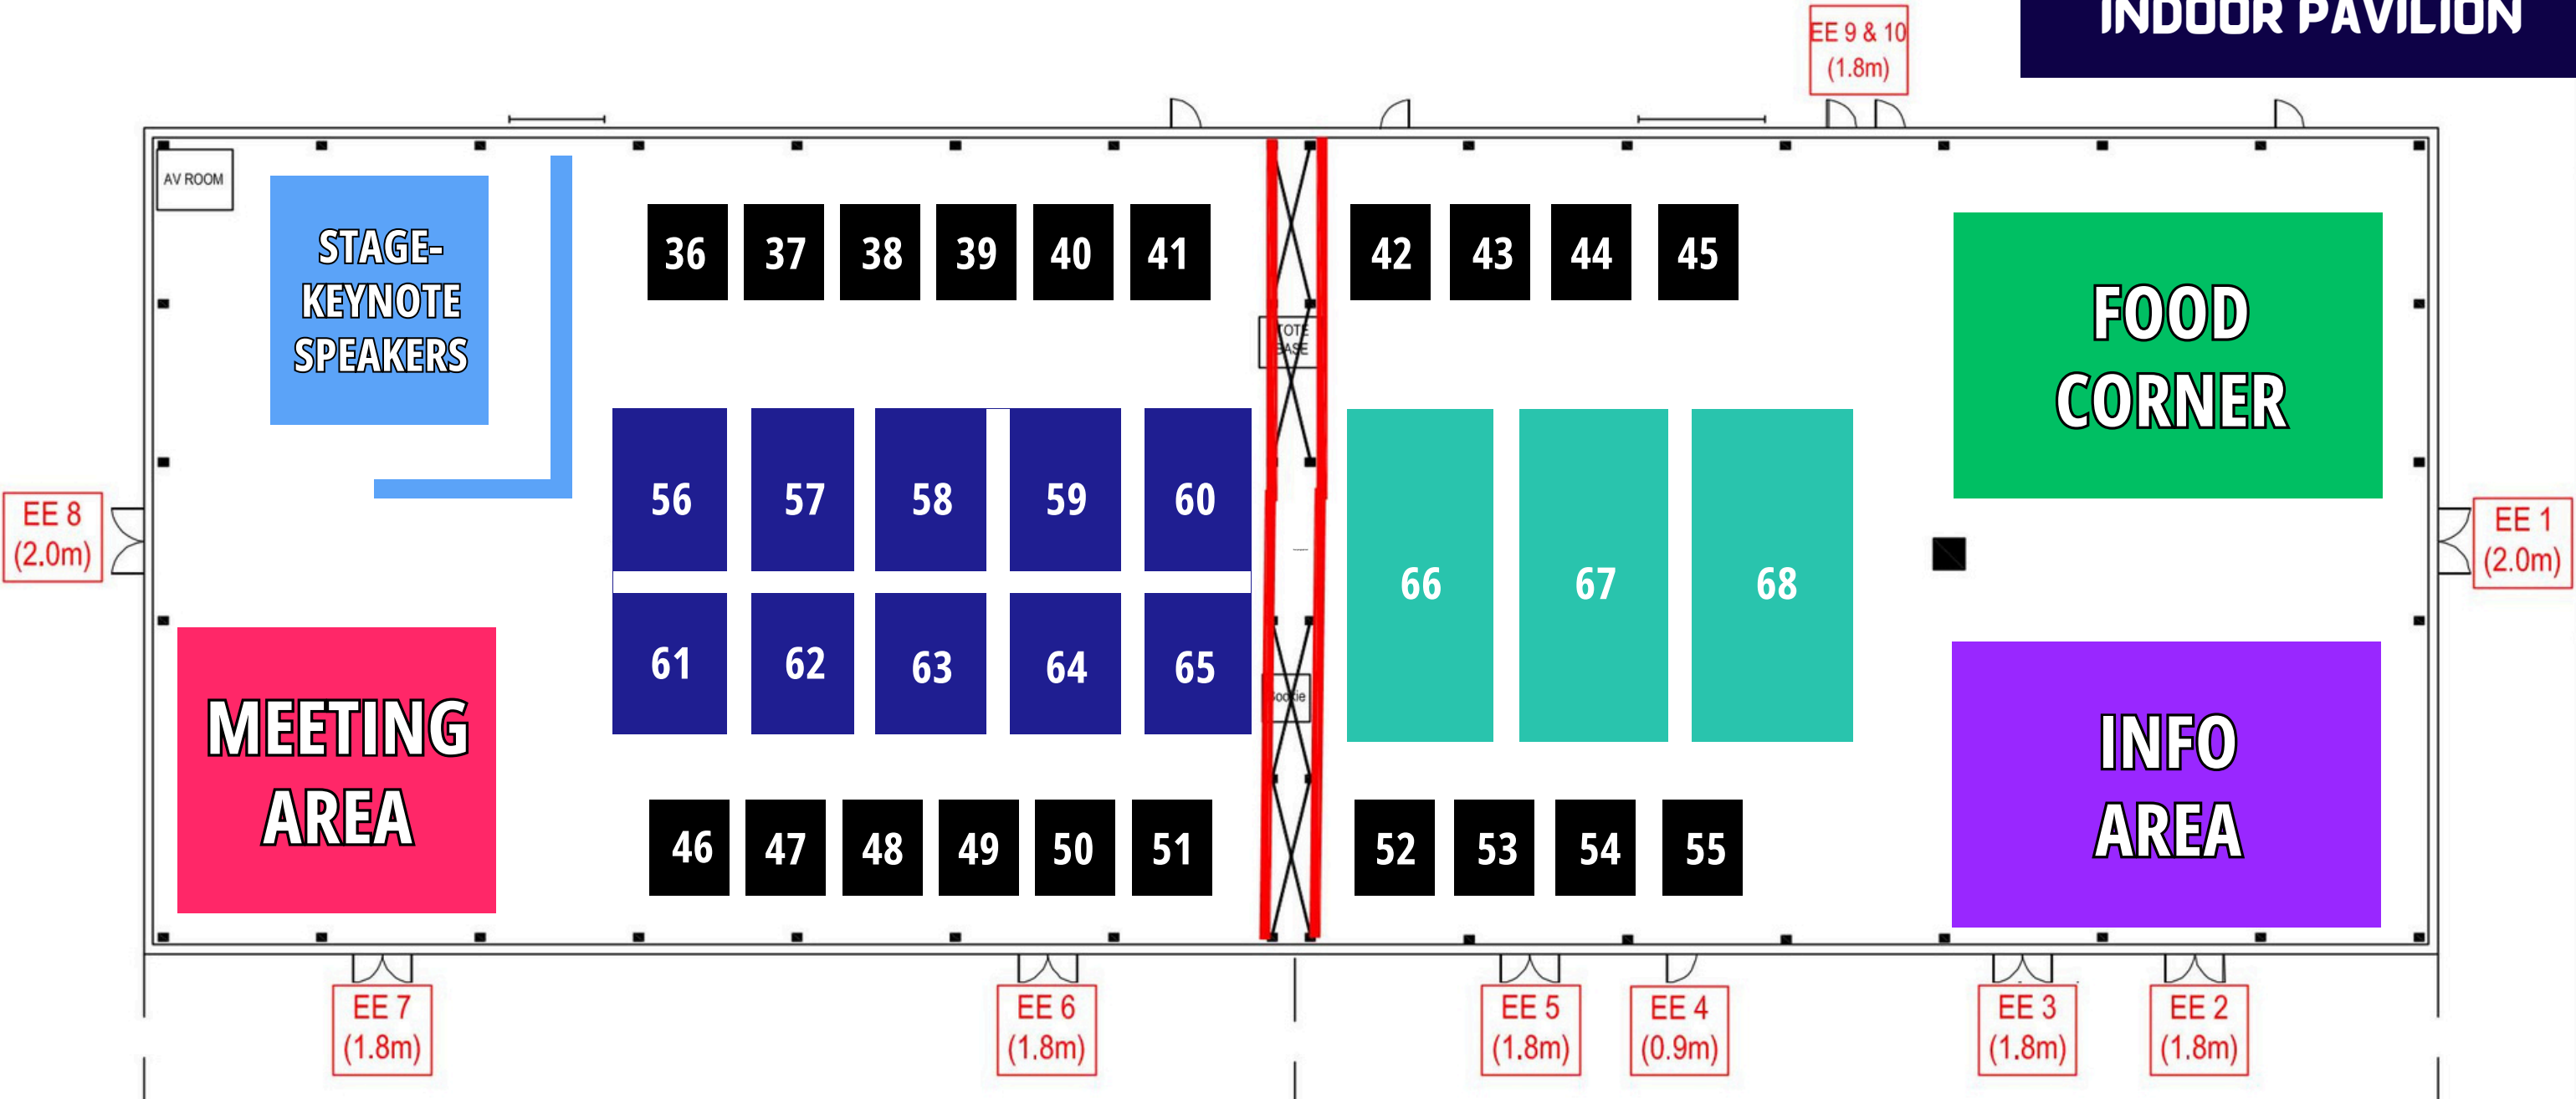

MAP LEGEND

	ENTRANCE/ EXIT		DEMO AREAS
	TOILETS		EXCAVATOR CHALLENGE
	FOOD TRUCKS		INDOOR PAVILION
	PARKING		KIDS AREA

STAND SIZES

INDOOR		OUTDOOR	
	3M X 2M		9M X 6M (PARADE RING)
	6M X 4M		10M X 10M
	9M X 6M		20M X 10M
			20M X 20M

MAIN
ENTRANCE

- 10
- 9
- 8
- 7
- 6
- 5
- 4
- 3
- 2
- 1

ICE EXPO 25'
Innovative Construction
Equipment

PUNCHESTOWN
FRI 23RD MAY & SAT 24TH MAY 2025

GENERATOR

19
20
21
22
23

11	15
12	16
13	17
14	18

24
25
26
27
28
29
30
31
32
33

34
35

**EXCAVATOR
CHALLENGE**

INDOOR PAVILION

MEDIA CENTRE
BAR

INDOOR PAVILION

- 3m x 2m - €1,395
- 6m x 4m - €2,850
- 9m x 6m - €4,000

**INDOOR STANDS TO INCLUDE:
SHELL SCHEME LIGHTING AND DOUBLE ELECTRICAL SOCKET**

- OUTDOOR AREA**
- 9m x 6m Parade Ring - €4,250
 - 20m x 10m - €2,850
 - 10m x 10m - €2,000
 - 20m x 20m - €3,950

RESERVE ONLINE: WWW.ICEEXPO.IE