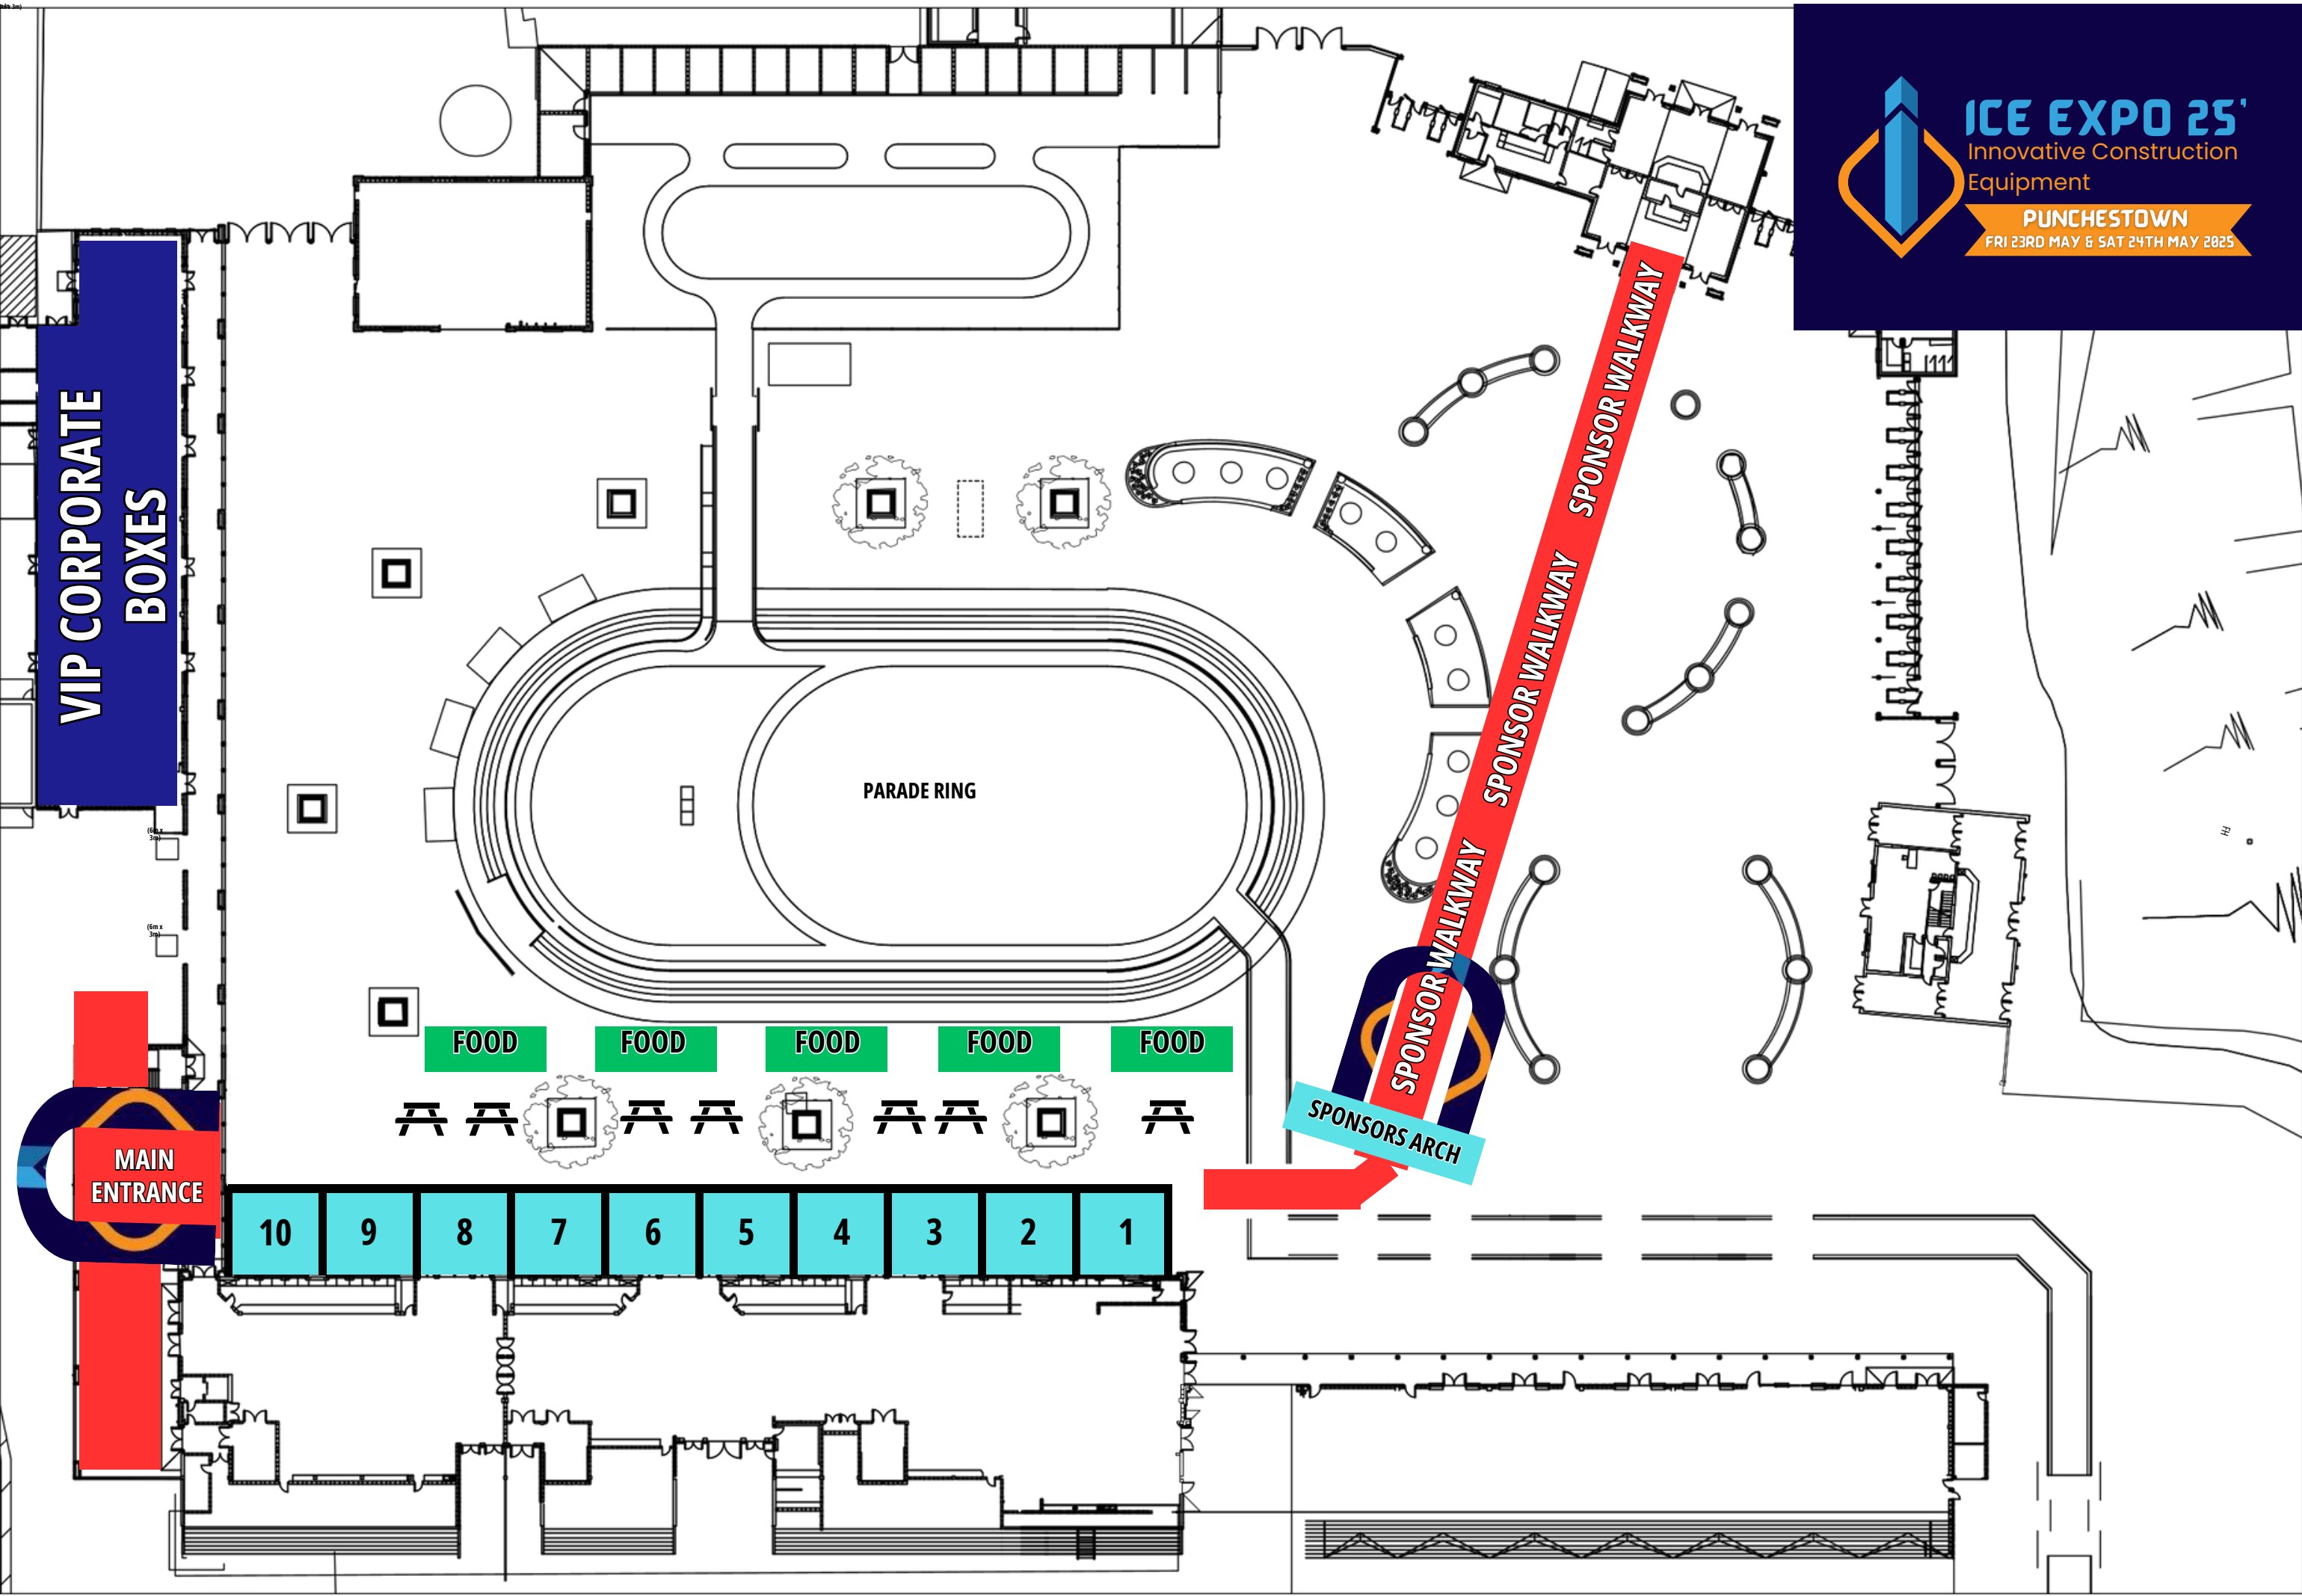

MAP LEGEND

	ENTRANCE/ EXIT		DEMO AREAS
	TOILETS		EXCAVATOR CHALLENGE
	FOOD TRUCKS		INDOOR PAVILION
	PARKING		KIDS AREA

STAND SIZES

INDOOR		OUTDOOR	
	3M X 2M		9M X 6M (PARADE RING)
	6M X 4M		10M X 10M
	9M X 6M		20M X 10M
			20M X 20M

Staff

ICE EXPO 25'
Innovative Construction
Equipment

PUNCESTOWN
FRI 23RD MAY & SAT 24TH MAY 2025

VIP CORPORATE
BOXES

FOOD FOOD FOOD FOOD FOOD

SPONSOR WALKWAY
SPONSOR WALKWAY
SPONSOR WALKWAY
SPONSOR WALKWAY
SPONSOR WALKWAY
SPONSORS ARCH

MAIN
ENTRANCE

- 10
- 9
- 8
- 7
- 6
- 5
- 4
- 3
- 2
- 1

ICE EXPO 25'
Innovative Construction
Equipment

PUNCHESTOWN
FRI 23RD MAY & SAT 24TH MAY 2025

GENERATOR

19
20
21
22
23

11	15
12	16
13	17
14	18

24
25
26
27
28
29
30
31
32
33

- OUTDOOR AREA**
- 9m x 6m Parade Ring - €4,250
 - 20m x 10m - €2,850
 - 10m x 10m - €2,000
 - 20m x 20m - €3,950

RESERVE ONLINE: WWW.ICEEXPO.IE