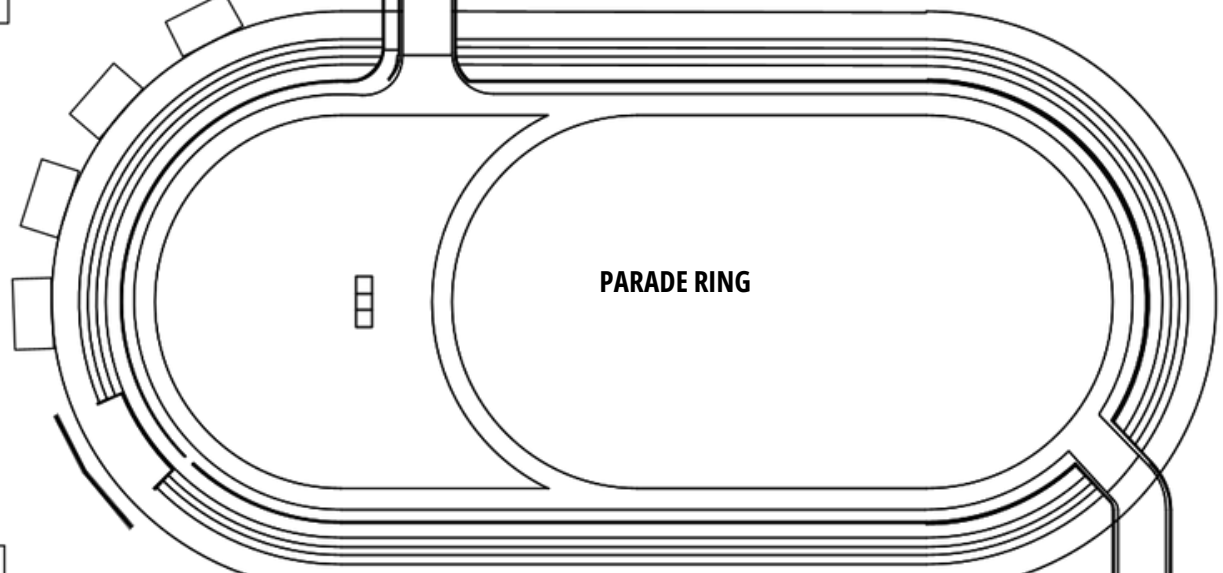

Staff

ICE EXPO 25'
Innovative Construction
Equipment

PUNCESTOWN
FRI 23RD MAY & SAT 24TH MAY 2025

VIP CORPORATE
BOXES